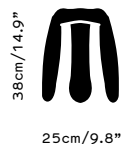

Dimensions

mini